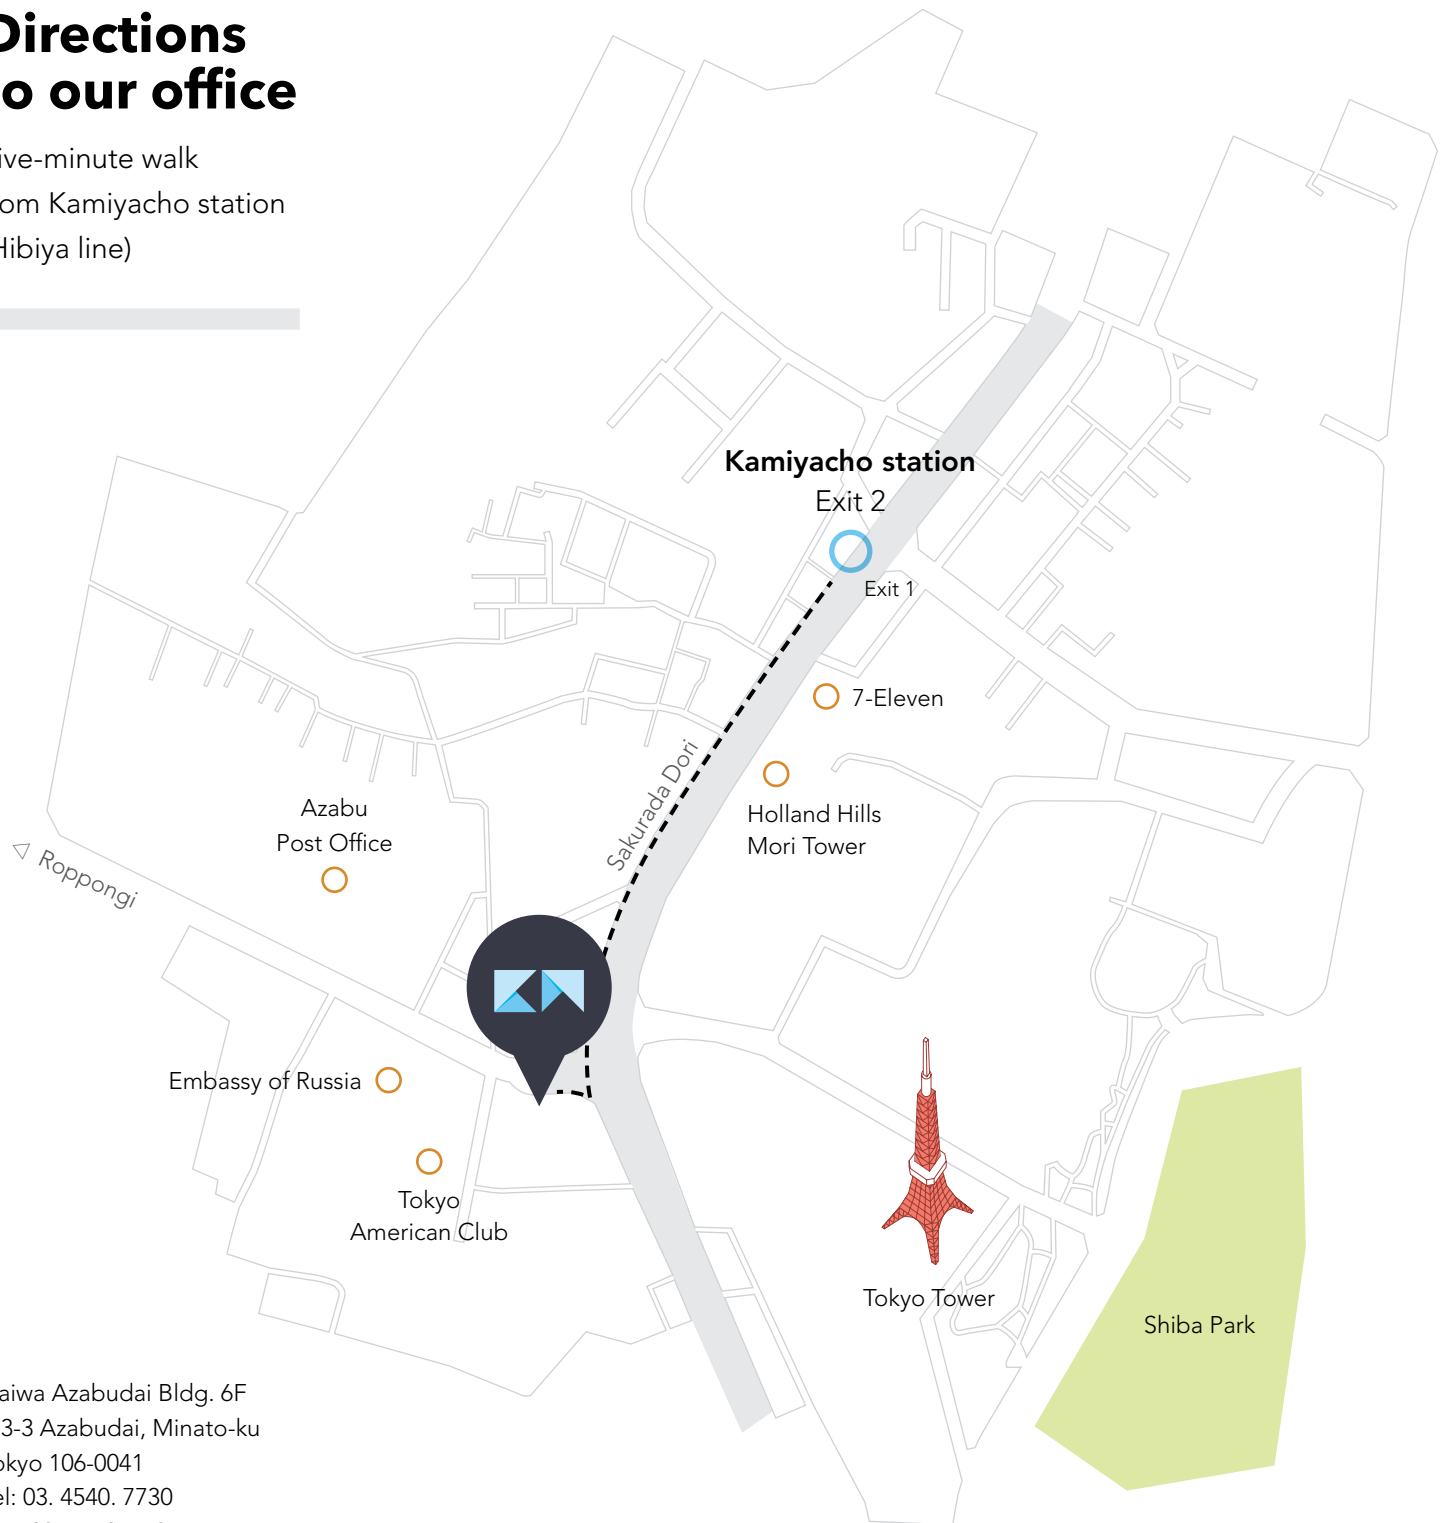

## Directions to our office

Five-minute walk  
from Kamiyacho station  
(Hibiya line)

Daiwa Azabudai Bldg. 6F  
2-3-3 Azabudai, Minato-ku  
Tokyo 106-0041  
Tel: 03. 4540. 7730  
Fax: 03. 4540. 7731  
[www.custom-media.com](http://www.custom-media.com)  
[inquiries@custom-media.com](mailto:inquiries@custom-media.com)